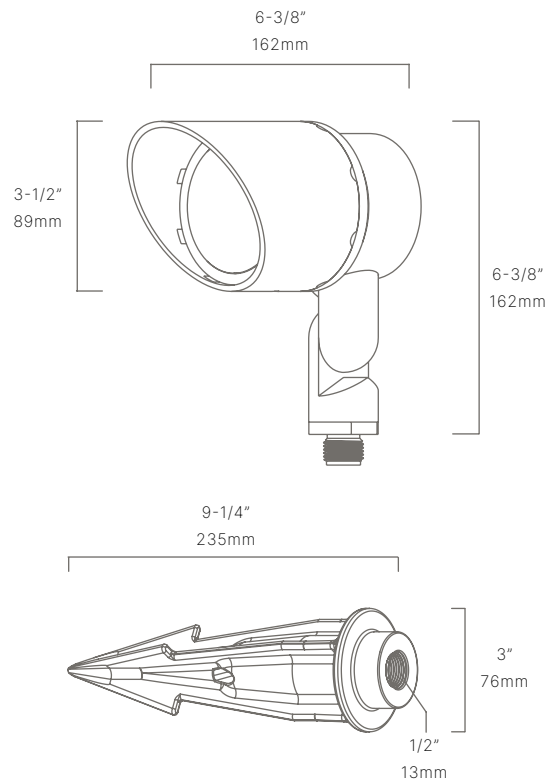

MADE IN USA
WITH DOMESTIC & IMPORTED MATERIALS